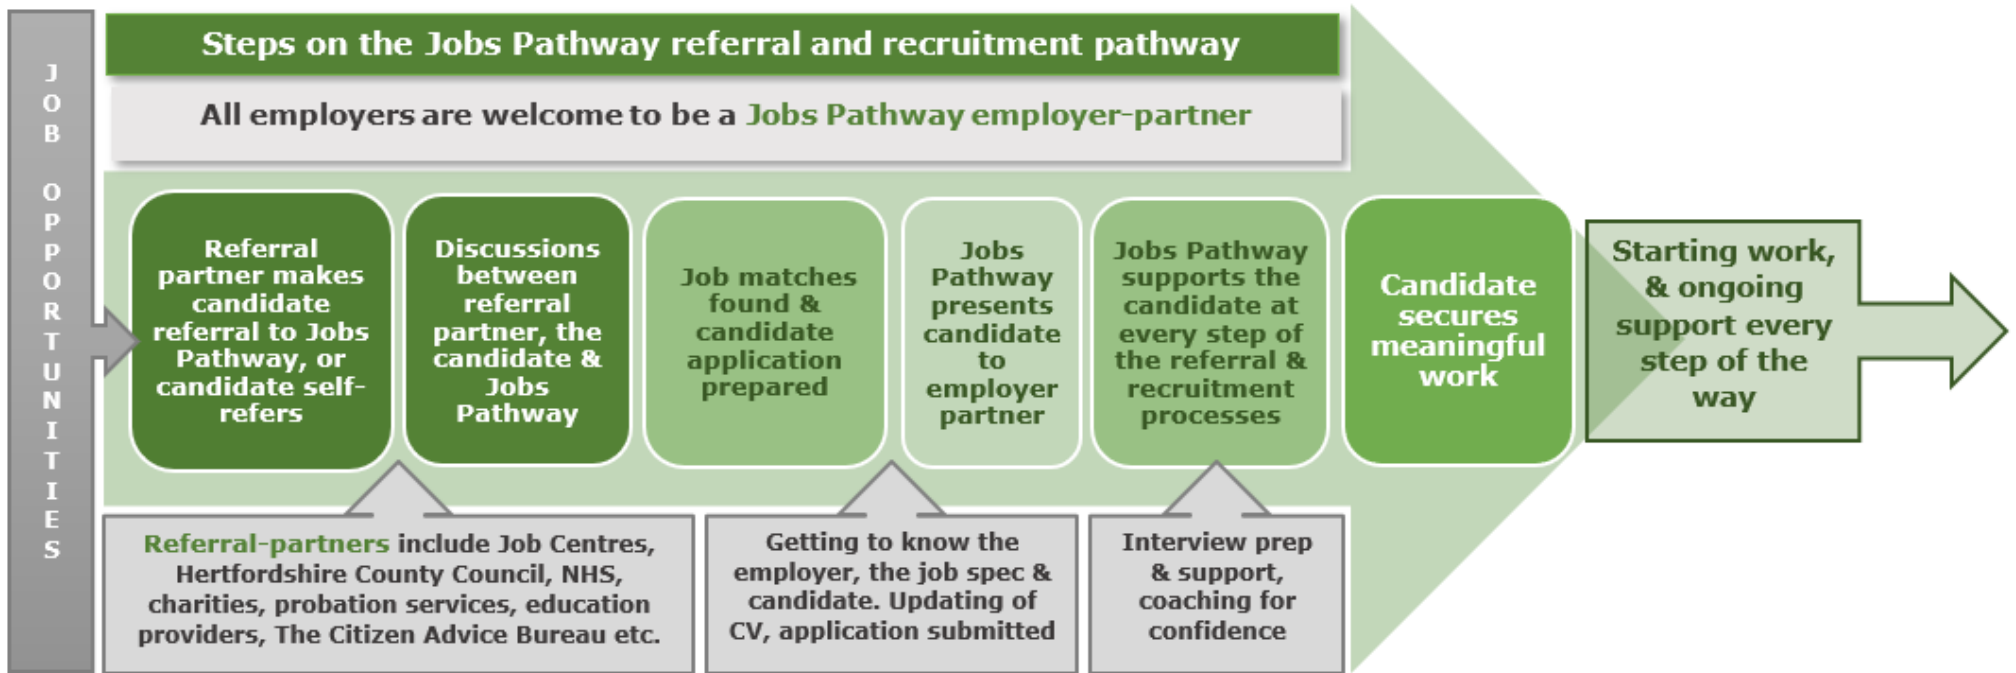

**Tailored recruitment solutions**

**Making a referral to Jobs Pathway**

**Jobs Pathway** is an innovative recruitment agency in Hertfordshire. We provide tailored, professional recruitment solutions and people-centred services. **We do good business differently. Jobs Pathway** works with **employer partners** across Hertfordshire.

**Jobs Pathway** welcomes referrals of people **ready to step into work**. We engage with **referring partners** across Hertfordshire. We specialise in supporting people underrepresented in the labour market to find the right job. **People get on with Jobs Pathway.**